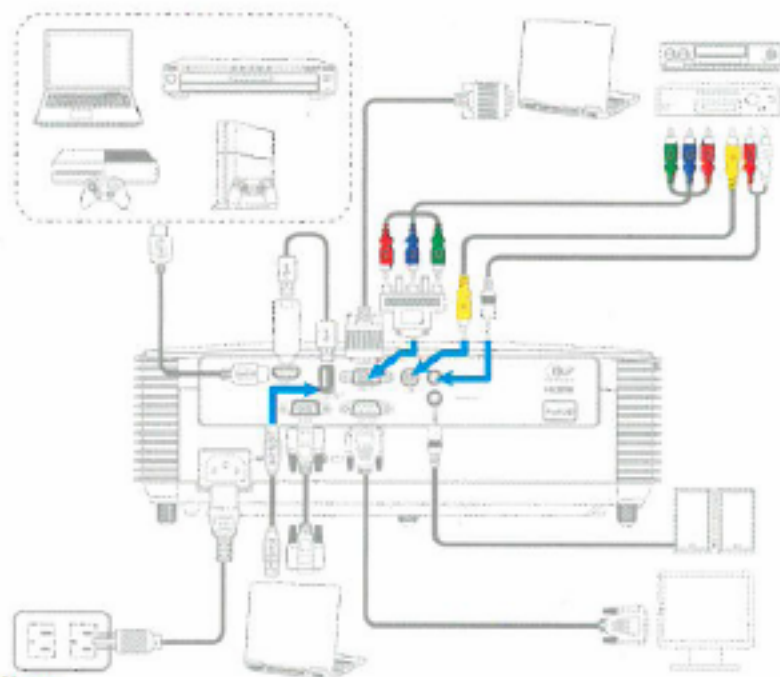

1

2

3

4

5

**Note:**

- Type 3 (3 IO) does not support HDMI, Audio In/Out, VGA Out, and RS232 features.
- Type 4 (6 IO) does not support VGA Out and RS232 features.
- Lens cap is an optional accessory depending on the region and model.
- For warranty information and full user manual please visit our website: [www.optoma.com](http://www.optoma.com)

6

**Note:**

- The actual remote control may vary depending on the region.