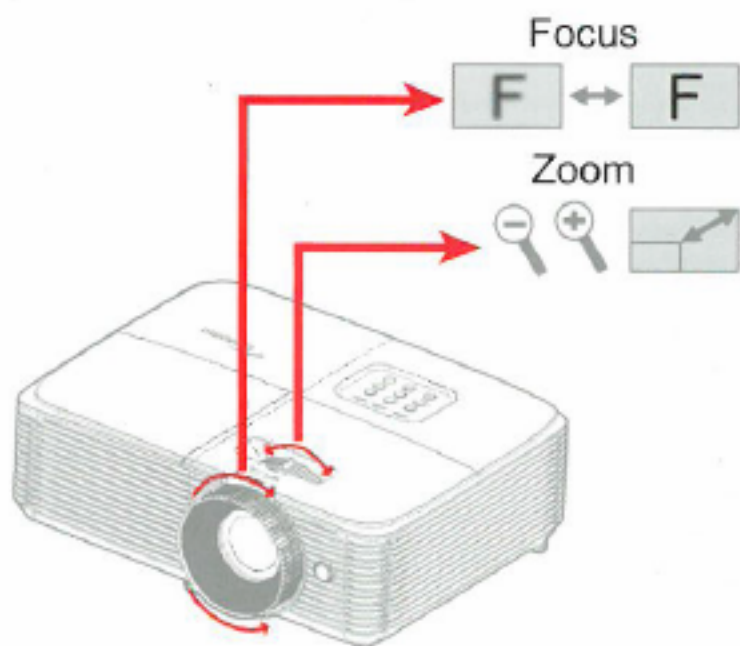

1

2

3

4

5

**Note:**

- Type 3 (3 IO) does not support HDMI, Audio In/Out, VGA Out, and RS232 features.
- Type 4 (6 IO) does not support VGA Out and RS232 features.
- Lens cap is an optional accessory depending on the region and model.
- For warranty information and full user manual please visit our website: [www.optoma.com](http://www.optoma.com)

6

**Note:**

- The actual remote control may vary depending on the region.