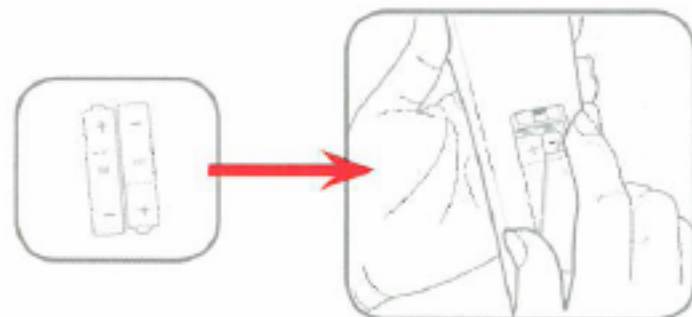

1

2

3

4

5

**Note:**

- Type 3 (3 IO) does not support HDMI, Audio In/Out, VGA Out, and RS232 features.
- Type 4 (6 IO) does not support VGA Out and RS232 features.
- Lens cap is an optional accessory depending on the region and model.
- For warranty information and full user manual please visit our website: [www.optoma.com](http://www.optoma.com)