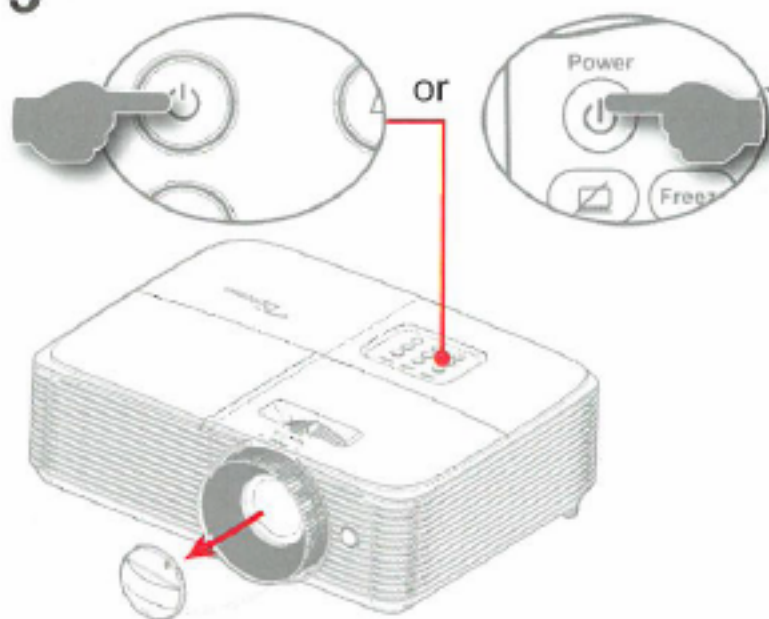

1

2

3

4

5

**Note:**

- Type 3 (3 IO) does not support HDMI, Audio In/Out, VGA Out, and RS232 features.
- Type 4 (6 IO) does not support VGA Out and RS232 features.
- Lens cap is an optional accessory depending on the region and model.
- For warranty information and full user manual please visit our website: [www.optoma.com](http://www.optoma.com)

6

**Note:**

- The actual remote control may vary depending on the region.